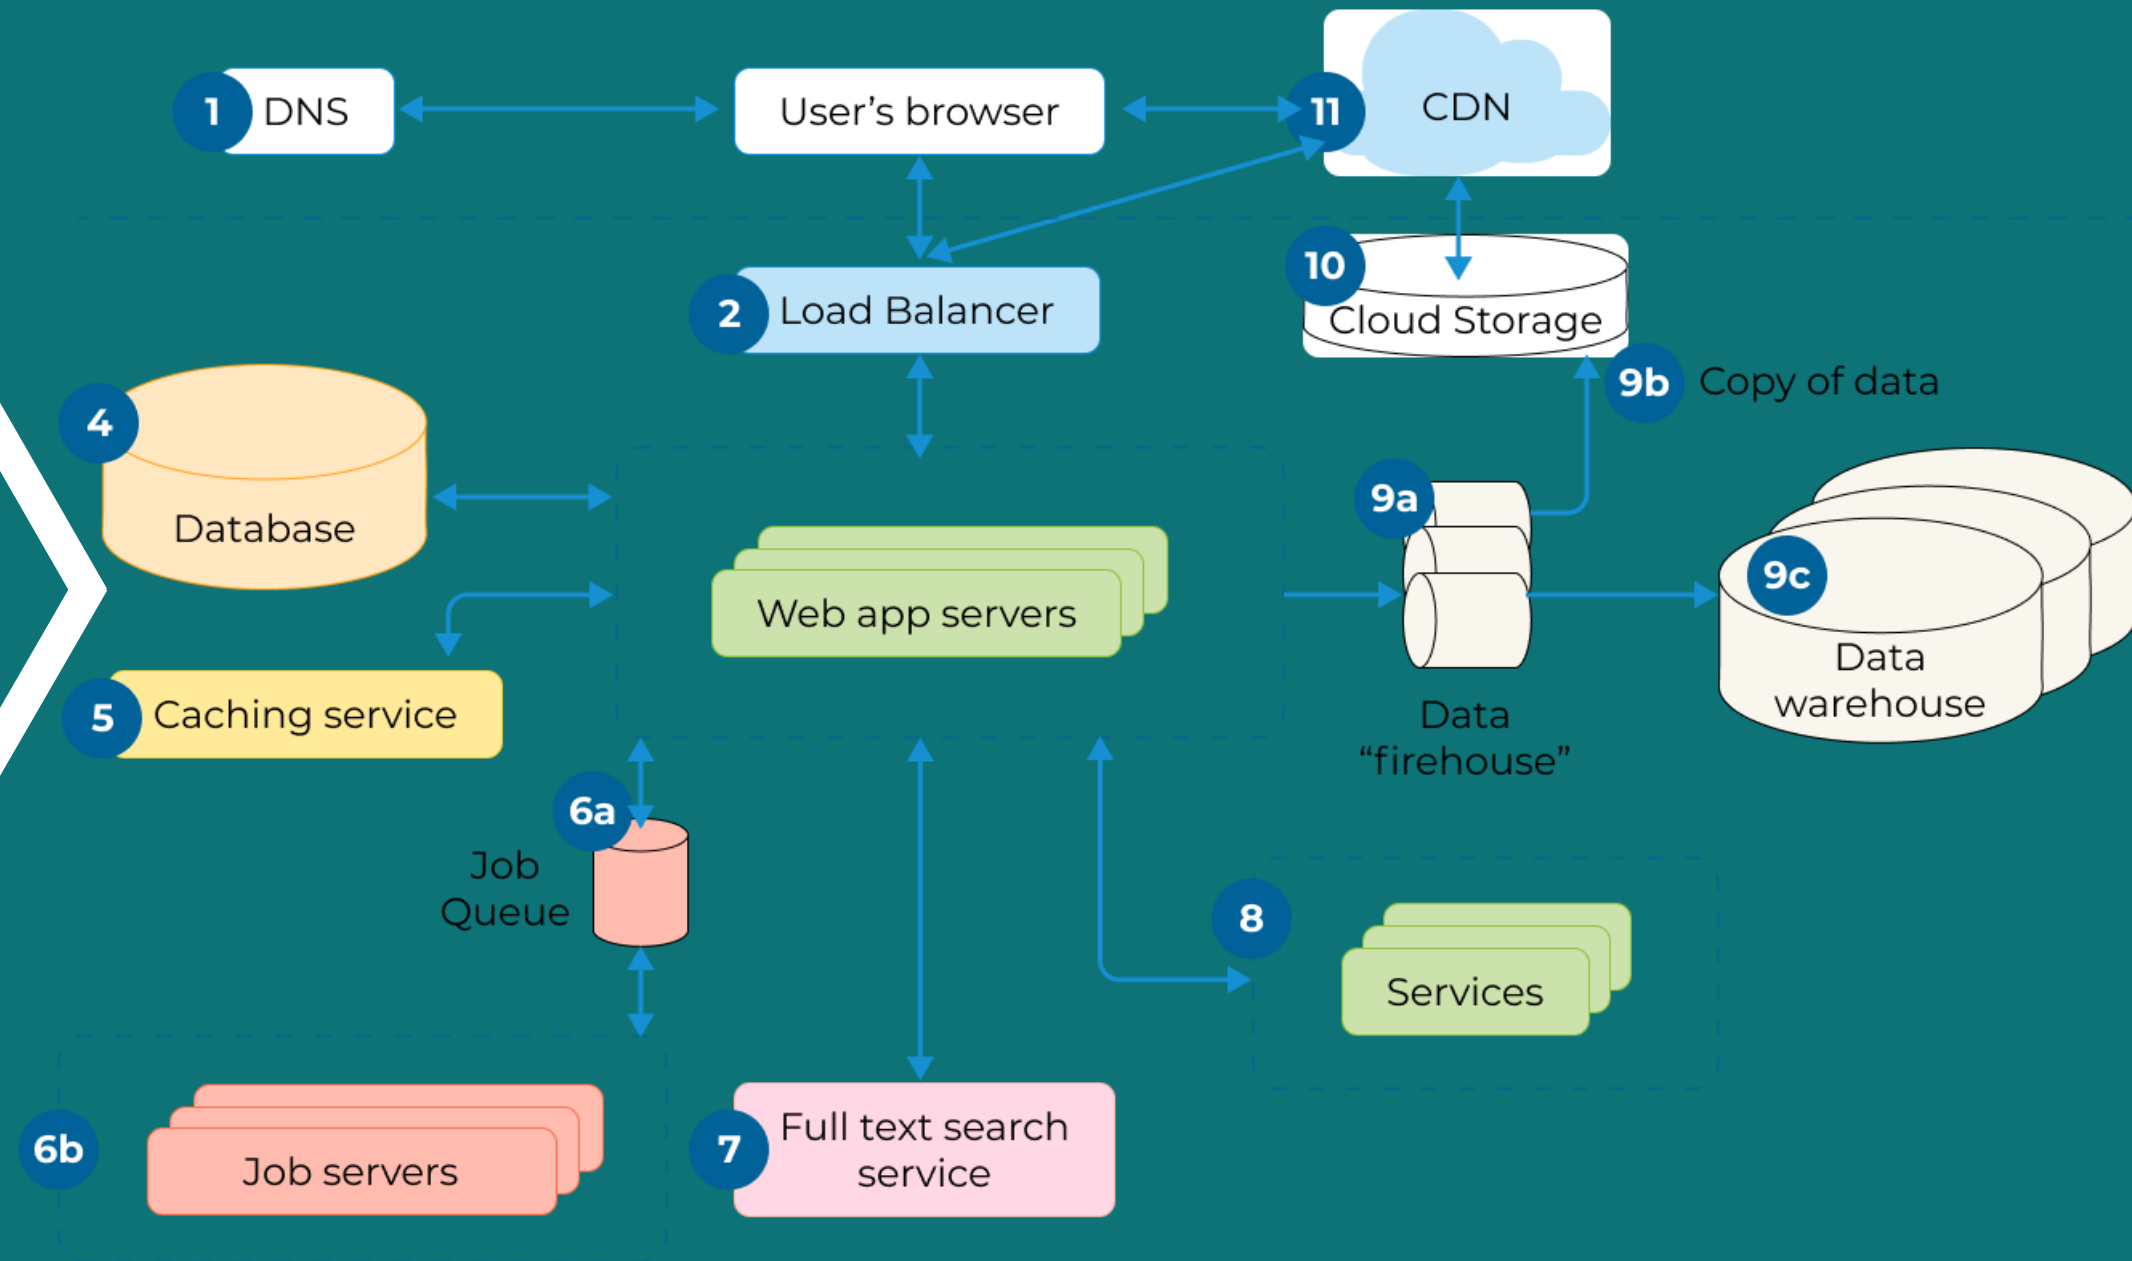

ORGANIZACION
MONTSEGUR
S.A.P.I. DE C.V.

INDUSTRIAL PARK WEB DEVELOPMENT

VANESSA GARZA ENRIQUEZ
201912119

ORGANIZACION
MONTSEGUR S.A.P.I.
DE C.V.

About Us

Organizacion Montsegur specializes in high quality industrial park development located in Mexico. Deliberately designed full fledge industrial parks accompanying with quality services and professional management to serve domestic and foreign investment.

ORGANIZACION
MONTSEGUR
S.A.P.I. DE C.V.

System Architecture

Presentations are communication tools that can be used as demonstrations, lectures, speeches, reports, and more.

System Architecture

Web-based application architecture comprises 3 core components:

- 1) **Web Browser:** The browser or the client-side component or the front-end component is the key component that interacts with the user, receives the input and manages the presentation logic while controlling user interactions with the application. User inputs are validated as well, if required.
- 2) **Web Server:** The web server also known as the backend component or the server-side component handles the business logic and processes the user requests by routing the requests to the right component and managing the entire application operations. It can run and oversee requests from a wide variety of clients.
- 3) **Database Server:** The database server provides the required data for the application. It handles data-related tasks. In a multi-tiered architecture, database servers can manage business logic with the help of stored procedures.