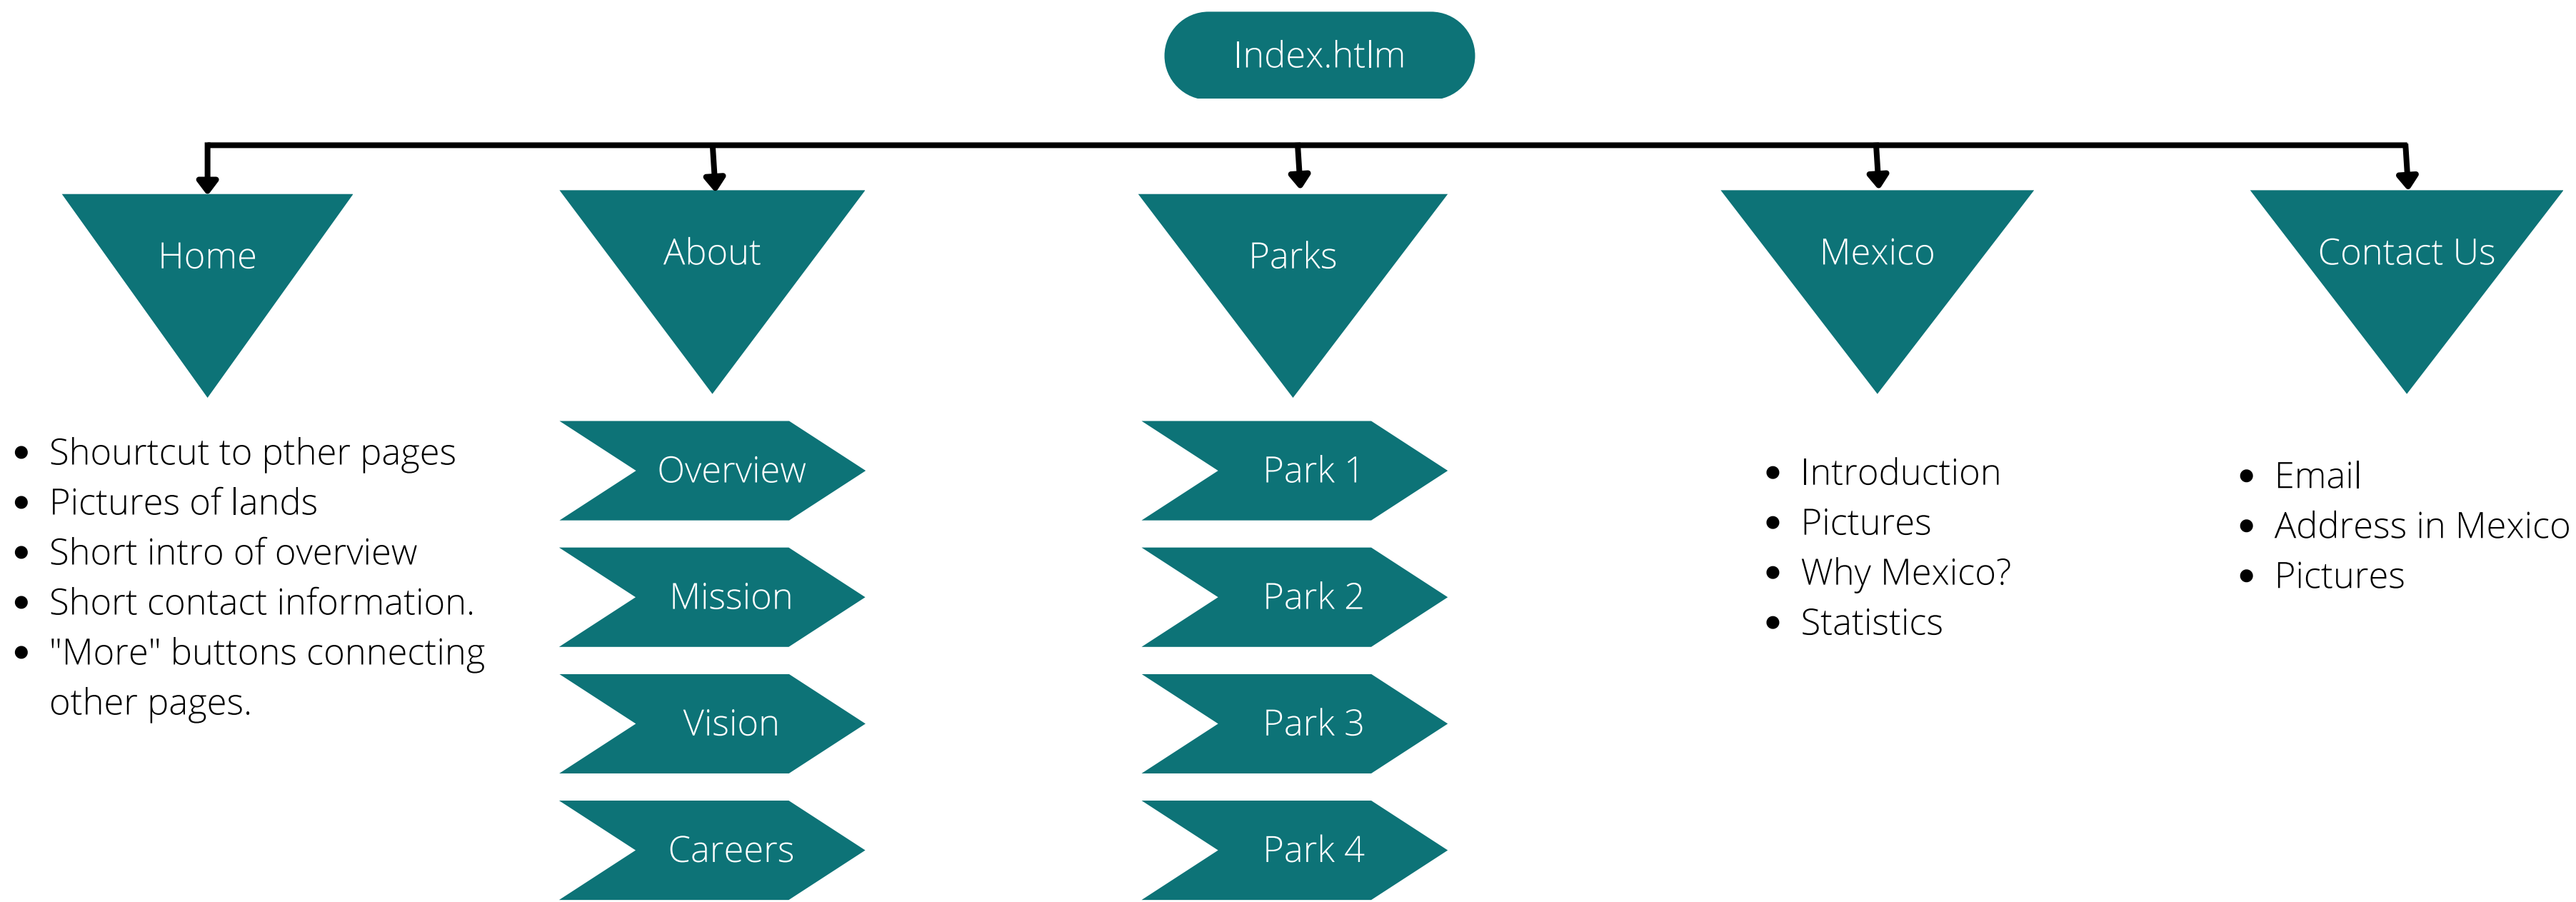

Website Structure